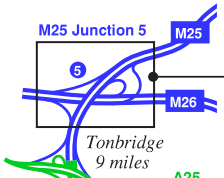

From M25 West keep right for M26 under fly-over then immediately left for A21 Sevenoaks and Hastings.

From M25 North and Dartford Crossing keep right for A21.

No exit from M26 to A21 via M25 Junction 5. (Leave M26 at Junction 2A and go through Borough Green).

*Take Exit for HILDENBOROUGH (B245) (B245 shown in red)