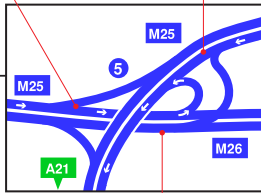

From M25 West keep right for M26 under fly-over then immediately left for A21 Sevenoaks and Hastings.

From M25 North and Dartford Crossing keep right for A21.

No exit from M26 to A21 via M25 Junction 5. (Leave M26 at Junction 2A and go through Borough Green).

*Take Exit for HILDENBOROUGH (B245) (B245 shown in red)