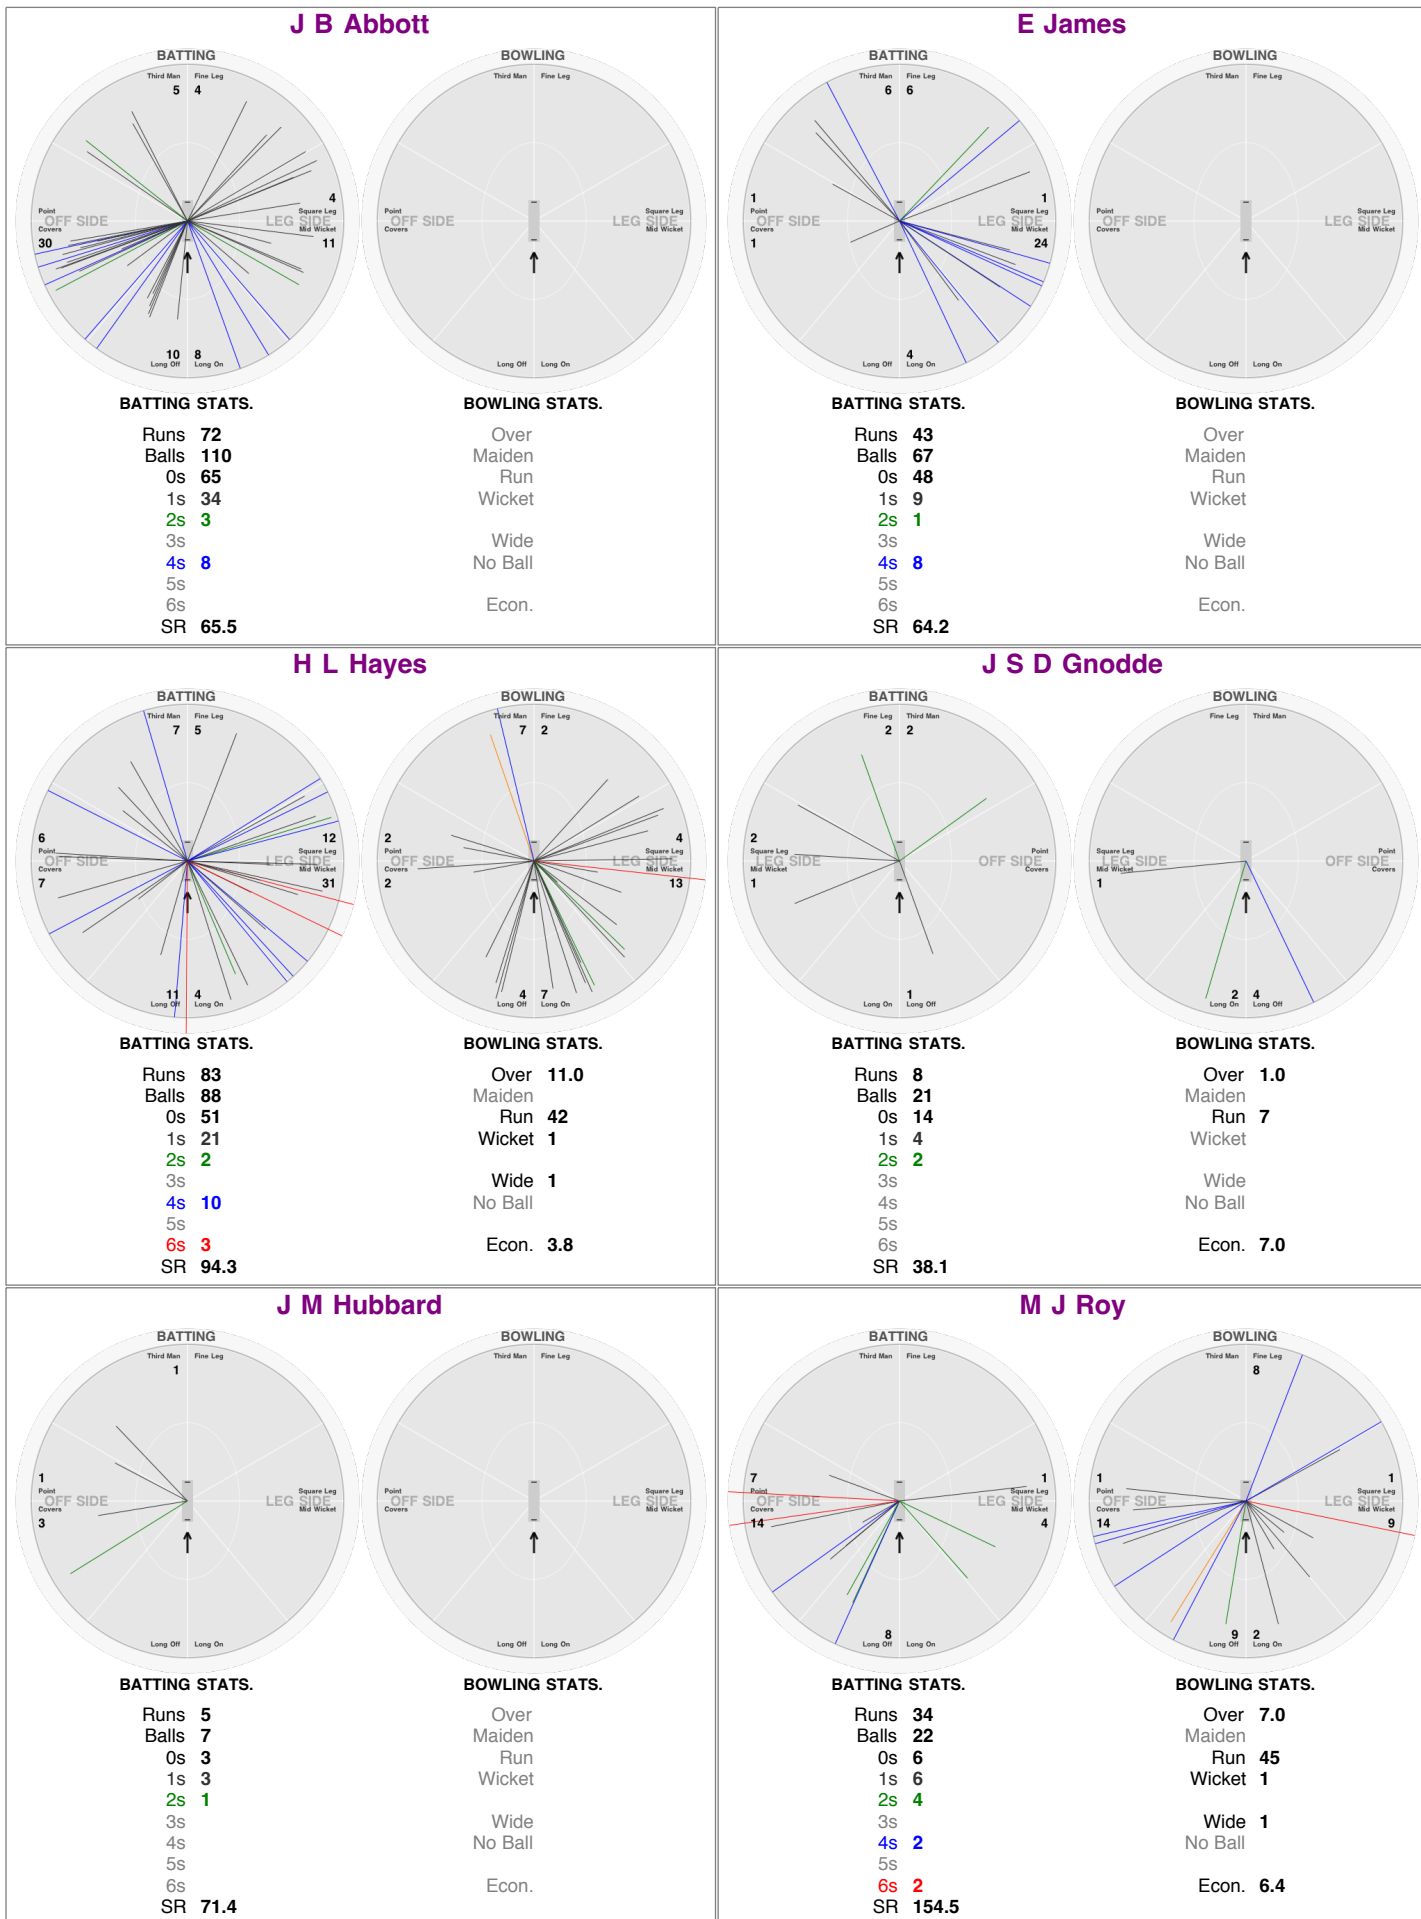

Eton vs Harrow

Eton